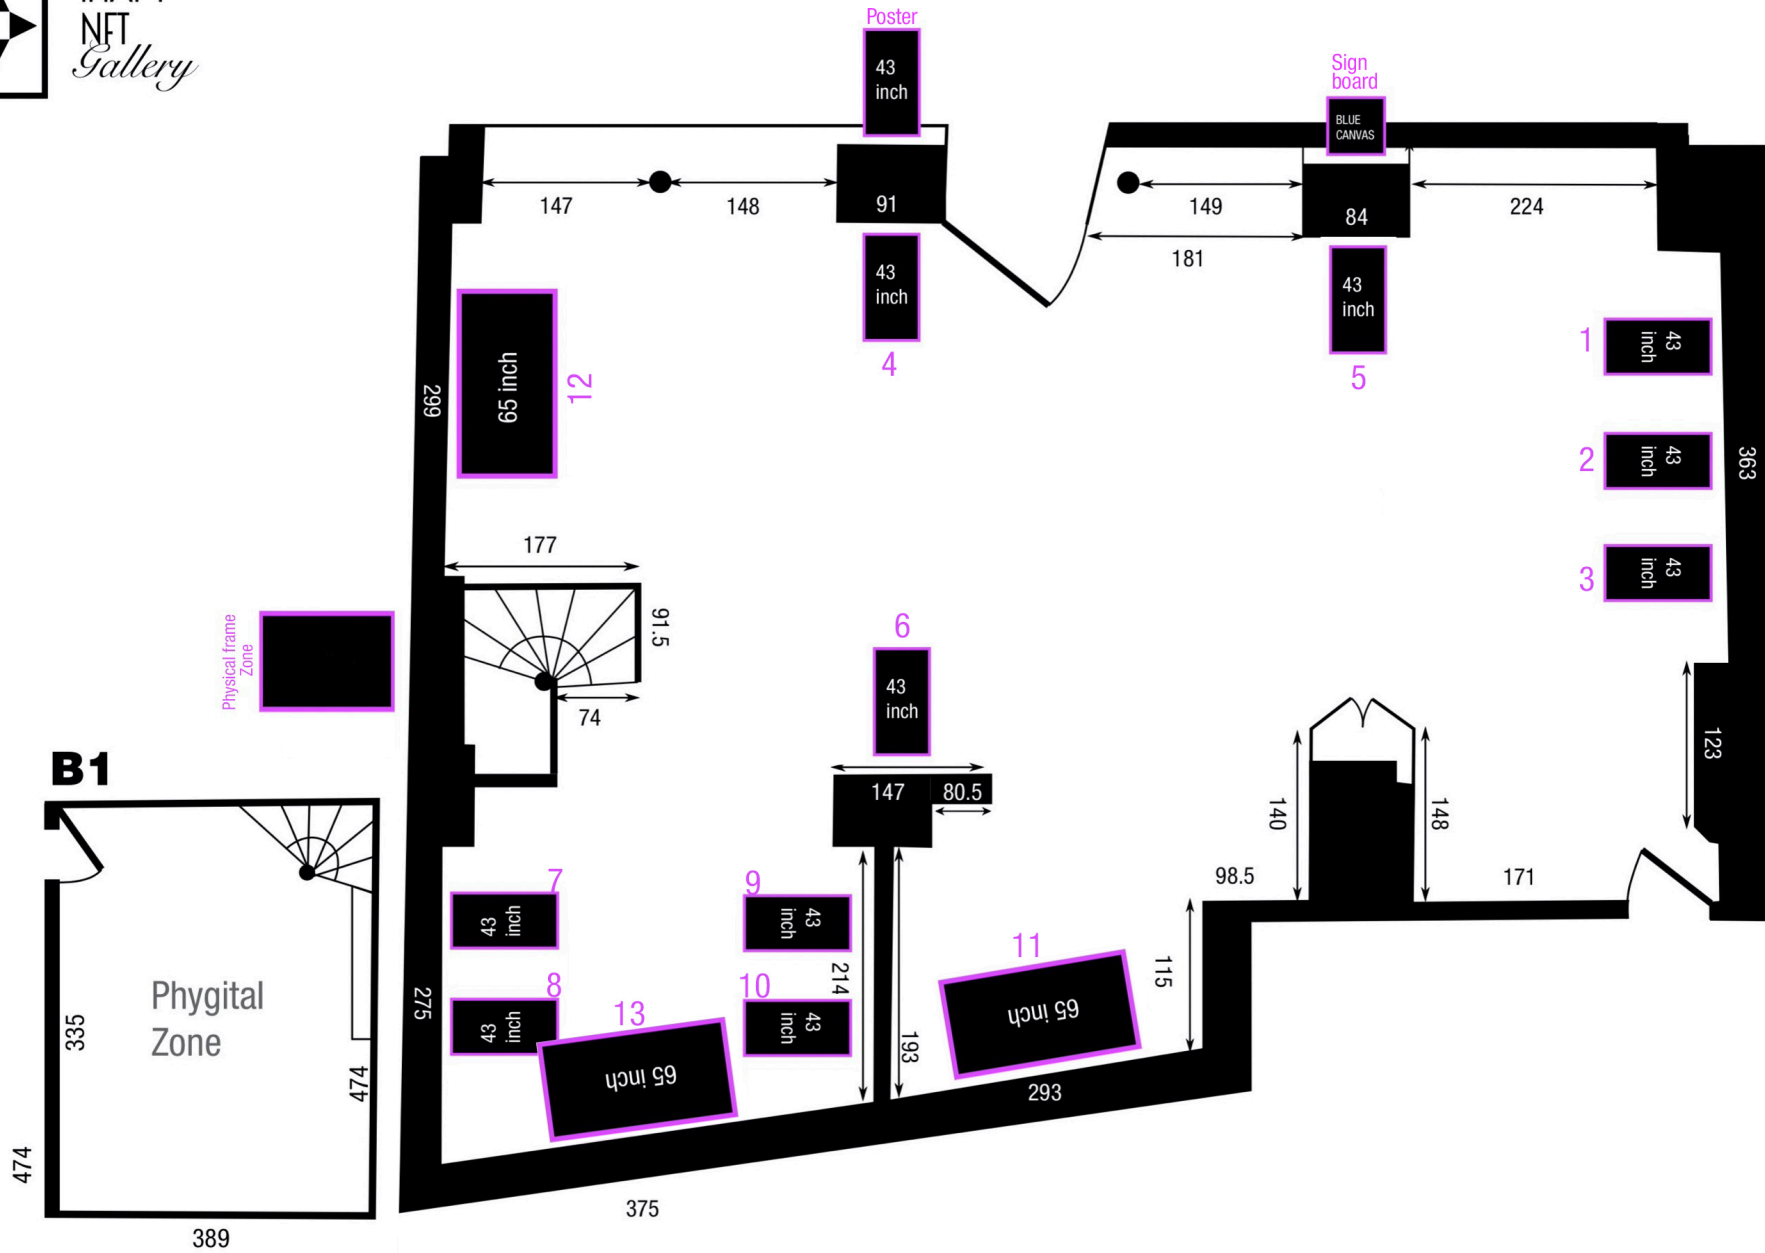

IHAM  
NFT  
Gallery

The Frame ArtMode QLED 43" 4K HDR Smart TV | Samsung | 3840 x 2160 | Quantum Processor 4K **X 11**  
 The Frame ArtMode QLED 65" 4K HDR Smart TV | Samsung | 3840 x 2160 | Quantum Processor 4K **X 3**  
 BLUECANVAS | 26.5" | 49.8cm \* 49.8cm | 1920 x 1920 QHD | Anti-Glare Technology | LG display IPS **X 1**